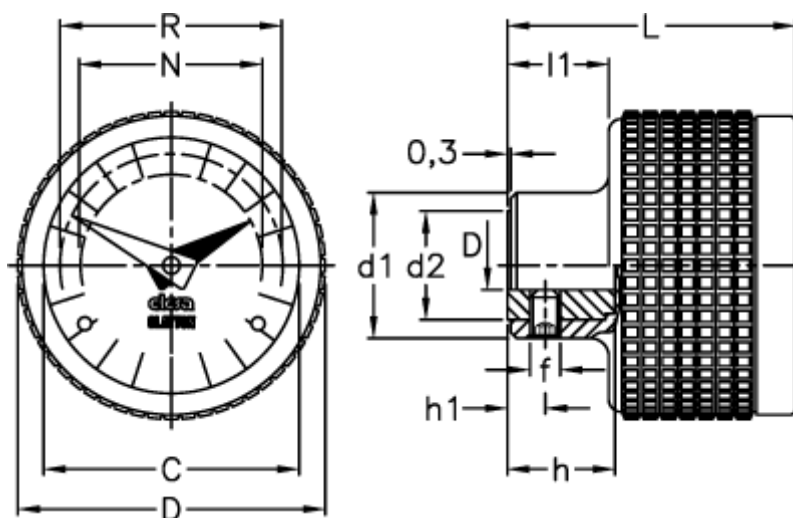

Data Sheet

Article number: 2307057106

Description: Gravity indicator CE.57106
MBT.70/GA12-0008-S

Measures

C	= 60	L	= 52
D	= 70	l1	= 19.0
d1	= 28	N	= 44
d2	= 22	R	= 51
d H7	= 10		
f	= M5		
h	= 22		
h1	= 6		